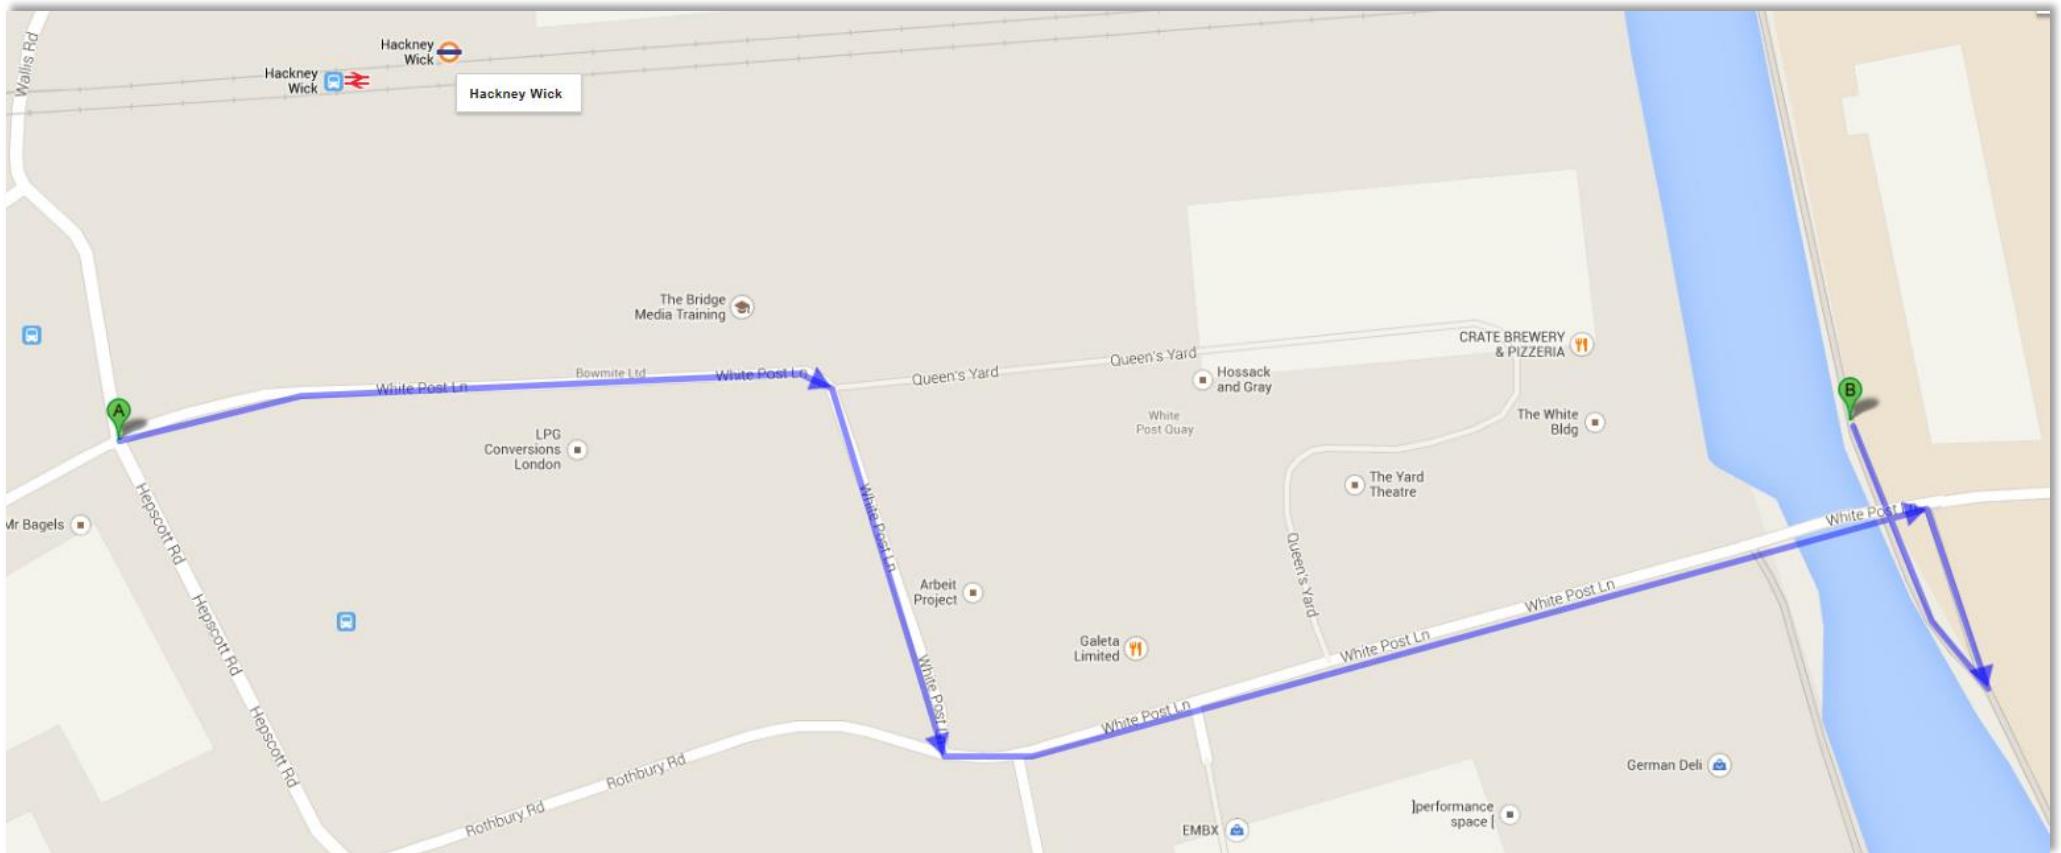

## Directions to East London Energy Office:

From: **Hackney Wick Over ground station**

To: **East London Energy**

Estimated walking distance: **3-5mins**

## By bus:

From: **276 bus stop (Hackney Wick)**

To: **East London Energy**

Estimated walking distance: **3-5mins**

From: **Stratford international**

To: **East London Energy**

Estimated walking distance: **10-15mins**

## DIRECTIONS FROM MAIN ROAD TO ELE OFFICE

East London Office - Main Entrance

Our Office is located along the Canal...

Opposite to 'The White Building' – White Post Lane, E9 5EN

From the bridge, take this walkway down to the canal  
Travelling from Loop Road – it will be on your LEFT  
Travelling from White Post Lane – it will be on your RIGHT