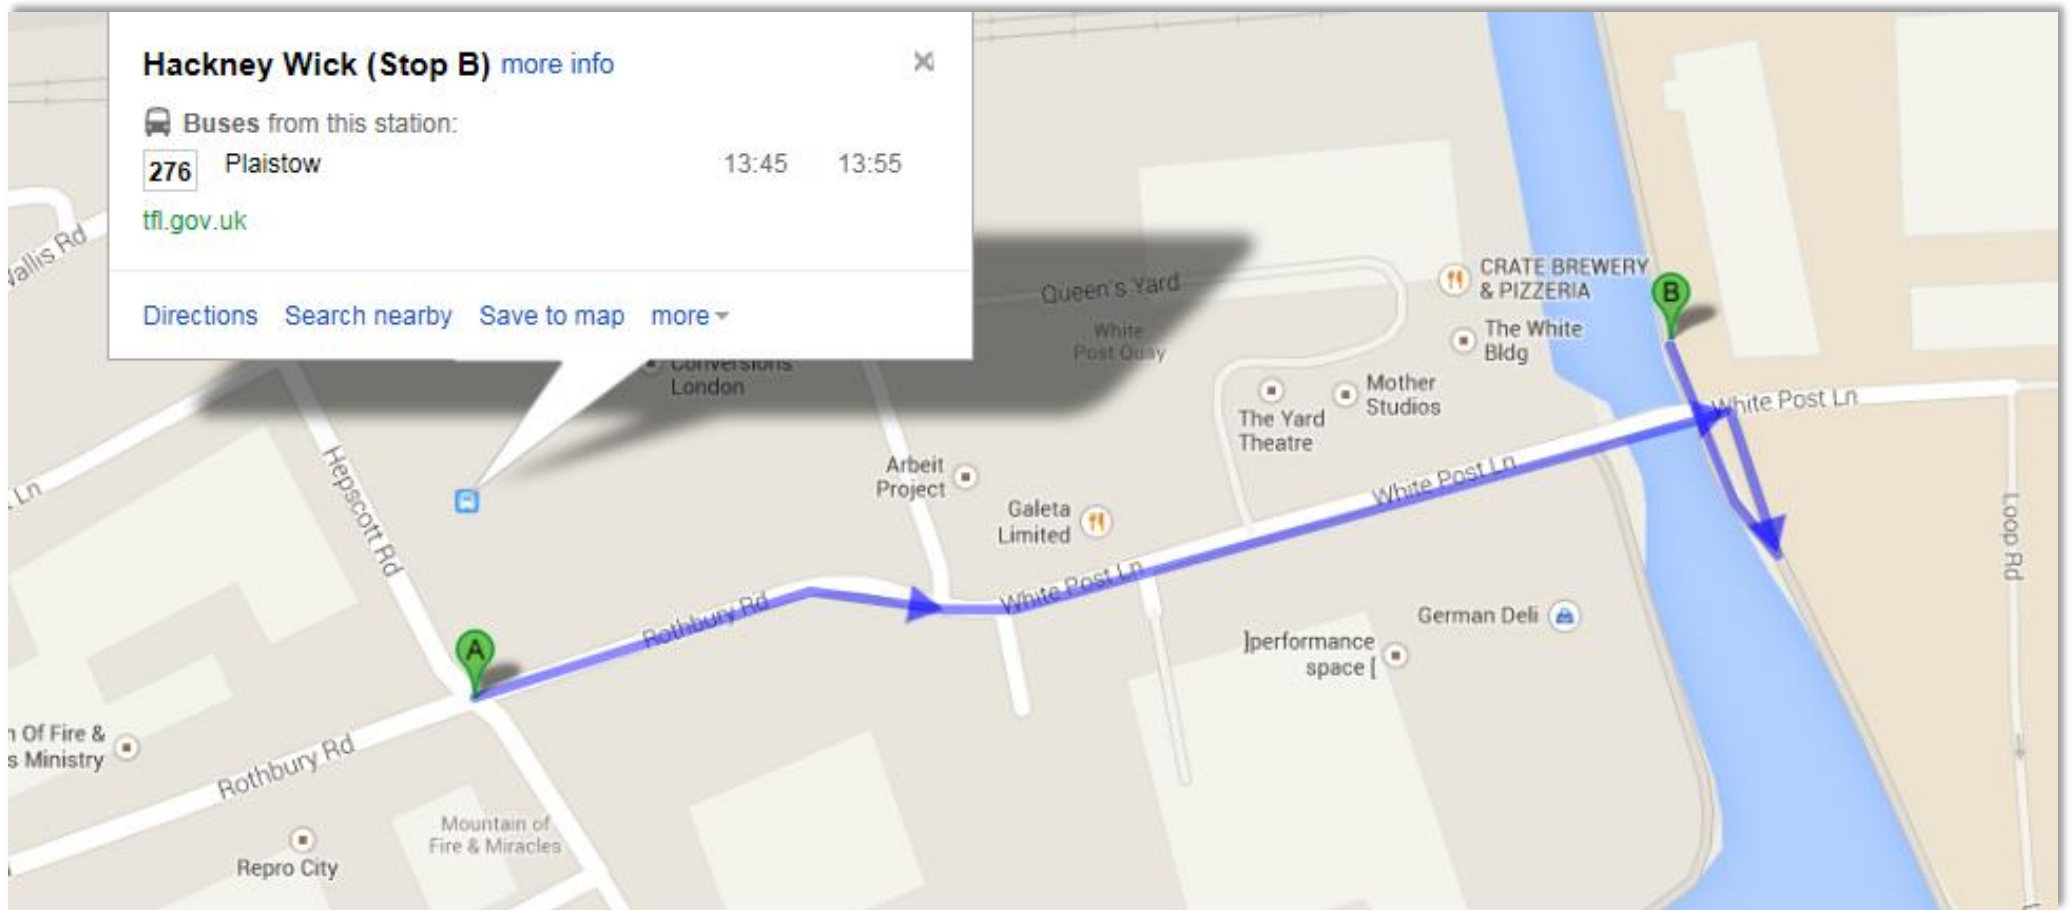

## Directions to East London Energy Office:

From: **Hackney Wick Over ground station**

To: **East London Energy**

Estimated walking distance: **3-5mins**

## By bus:

From: **276 bus stop (Hackney Wick)**

To: **East London Energy**

Estimated walking distance: **3-5mins**

From: **Stratford international**

To: **East London Energy**

Estimated walking distance: **10-15mins**

## DIRECTIONS FROM MAIN ROAD TO ELE OFFICE

East London Office - Main Entrance

Our Office is located along the Canal...

Opposite to 'The White Building' – White Post Lane, E9 5EN

From the bridge, take this walkway down to the canal  
Travelling from Loop Road – it will be on your LEFT  
Travelling from White Post Lane – it will be on your RIGHT