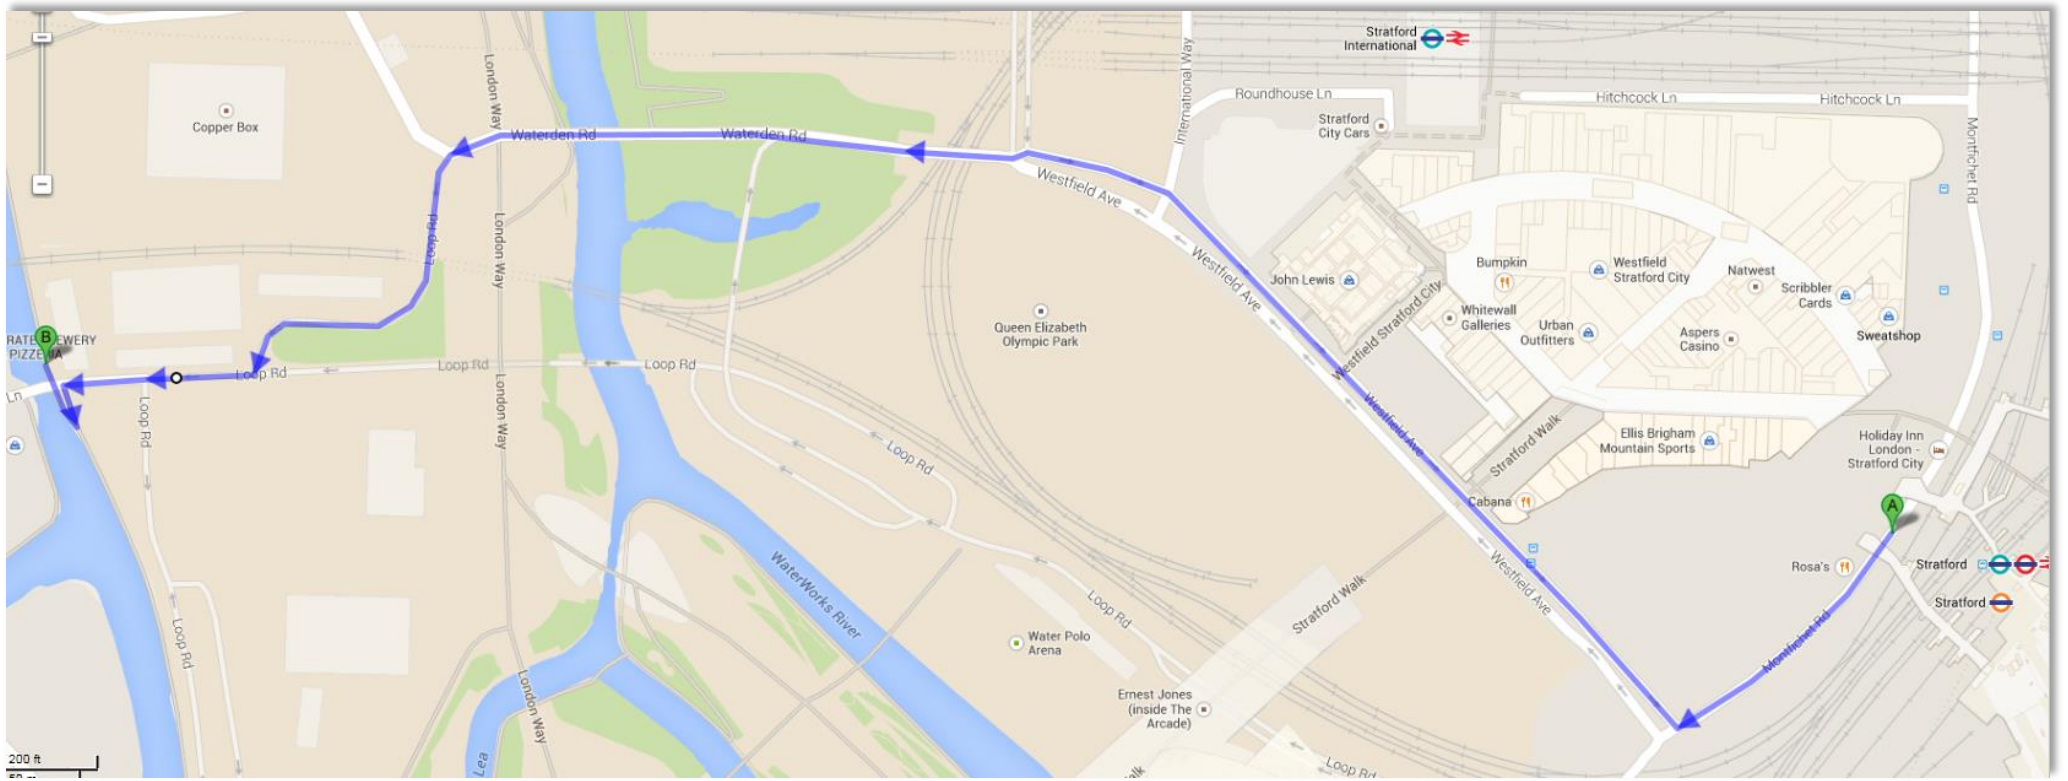

## Directions to East London Energy Office:

From: **Hackney Wick Over ground station**

To: **East London Energy**

Estimated walking distance: **3-5mins**

## By bus:

From: **276 bus stop (Hackney Wick)**

To: **East London Energy**

Estimated walking distance: **3-5mins**

From: **Stratford international**

To: **East London Energy**

Estimated walking distance: **10-15mins**

## DIRECTIONS FROM MAIN ROAD TO ELE OFFICE

East London Office - Main Entrance

Our Office is located along the Canal...

Opposite to 'The White Building' – White Post Lane, E9 5EN

From the bridge, take this walkway down to the canal  
Travelling from Loop Road – it will be on your LEFT  
Travelling from White Post Lane – it will be on your RIGHT